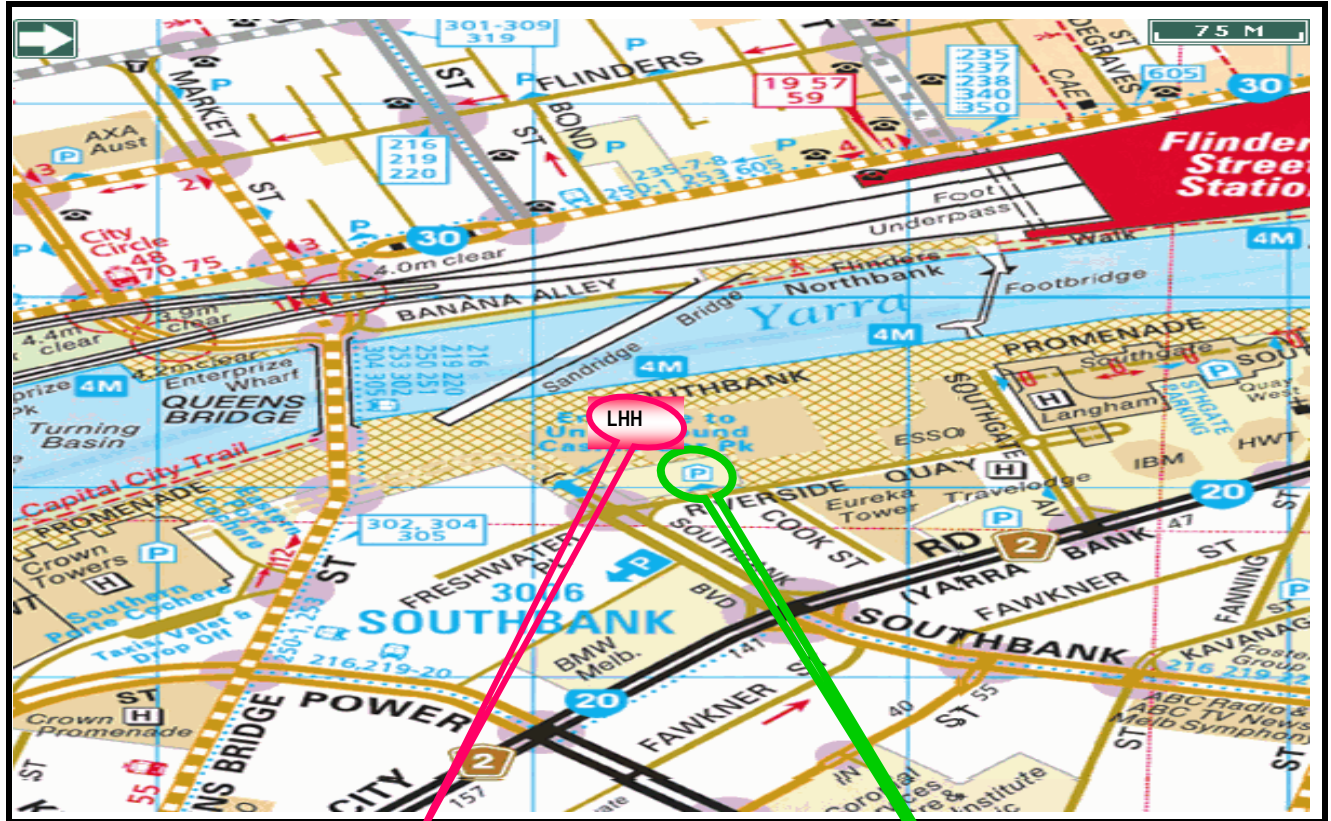

LOCATION MAP - MELBOURNE

Address: **Level 1**
 Building 2
 4 Riverside Quay
 Southbank Victoria 3006
 Ph: (03) 8699 2400

Getting here by train:

Catch the train to Flinders Street Station and walk across the Southgate footbridge over to Southbank. Whilst on the footbridge, look straight ahead, you will see the Esso Building (this will be the first building you see).

Turn right onto Southbank Promenade & walk along the Yarra River heading to the Casino. After the Esso Building there are 3 low level glass buildings numbered Buildings 1, 2 & 3. We are Building 2 in the middle. The entrance to the lifts is in between World Café and Il Primo Posto Restaurants.

Getting here by car and parking:

We would suggest that you park your car at Crown Casino and walk along the Yarra, crossing Queensbridge Street.

The entrance to the lifts is on the ground floor in between World and Il Primo Posto Restaurants.

The other parking alternative is the Mirvac Riverside Quay Car Park located directly in front of our building in Riverside Quay. You will see the Mirvac sign as you approach.