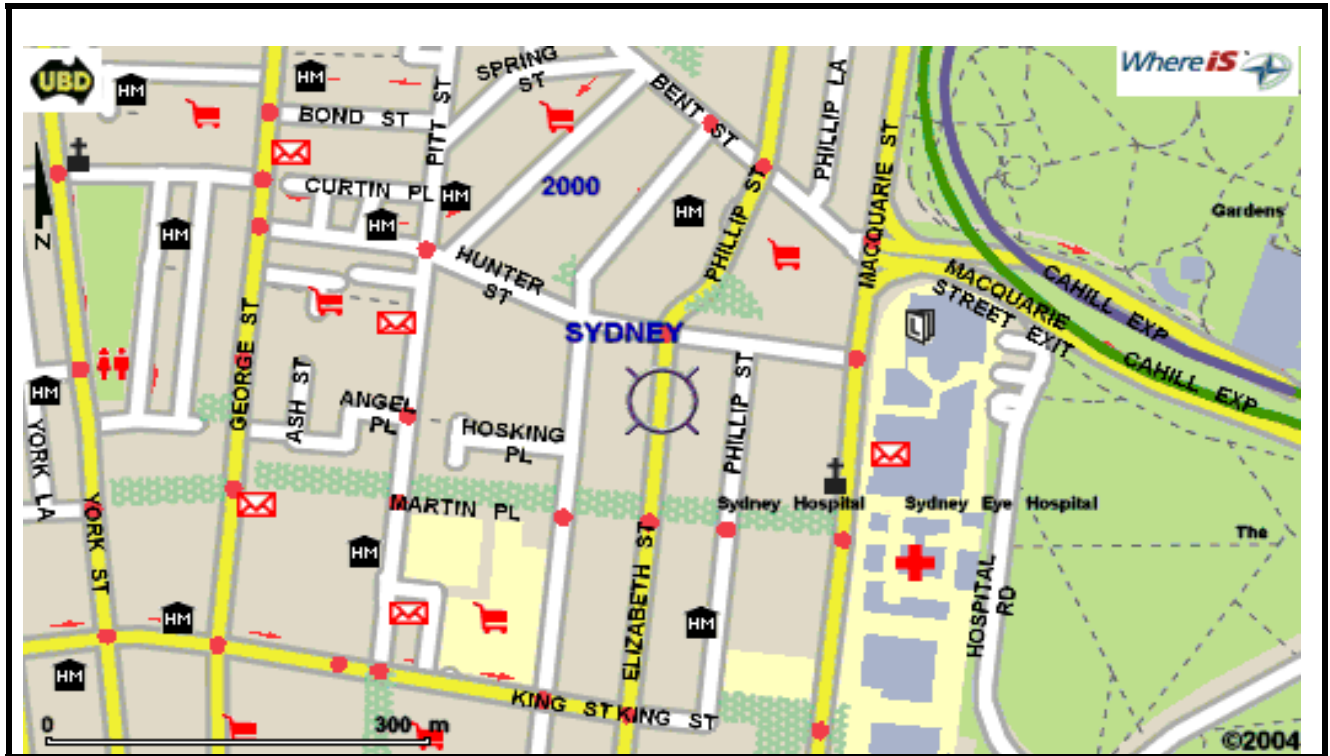

LEE HECHT
HARRISON

LOCATION MAP - SYDNEY

Address: Lee Hecht Harrison
Level 6, 5 Elizabeth St
SYDNEY NSW
Tel: 02 9229 2177

Getting here by train:

Exit Wynyard Station onto George Street. Opposite you will see Hunter Street. Walk 3 blocks up Hunter Street until you get to Elizabeth Street and turn right.

LHH is the 2nd building on the right in Elizabeth Street and the entrance to the building is next to Bar Bellino Café.

Alternatively, catch a train to Martin Place and exit onto Elizabeth Street. Walking towards Circular Quay you will have Channel 7 on your right hand side. Walk up Elizabeth Street towards Hunter Street and our building is on the left hand side, 2 buildings before you reach the intersection at Hunter Street.

Getting here by car:

There is no street parking in our area, so we suggest that you park in a parking station.

King's Parking is located at 60 Elizabeth Street, near Martin Place and Secure Parking is located at 187 Macquarie Street.